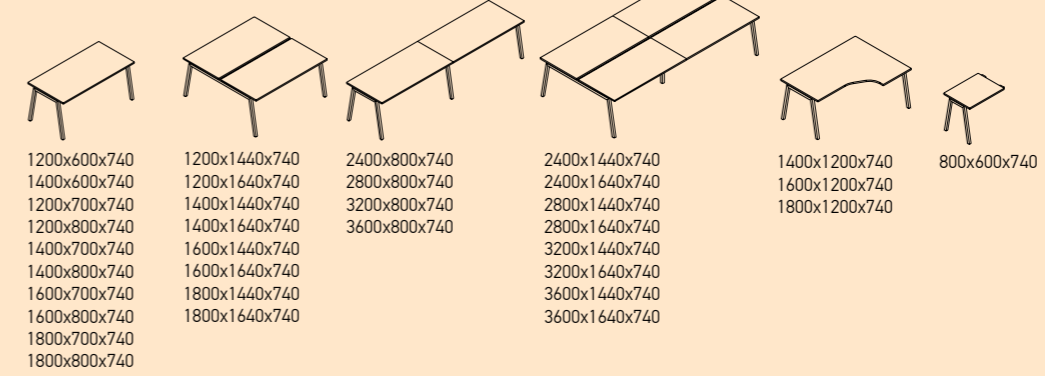

NOVA A

1200x600x740	1200x1440x740	2400x800x740	2400x1440x740	1400x1200x740	800x600x740
1400x600x740	1200x1640x740	2800x800x740	2400x1640x740	1600x1200x740	
1200x700x740	1400x1440x740	3200x800x740	2800x1440x740	1800x1200x740	
1200x800x740	1400x1640x740	3600x800x740	2800x1640x740		
1400x700x740	1600x1440x740		3200x1440x740		
1400x800x740	1600x1640x740		3200x1640x740		
1600x700x740	1800x1440x740		3600x1440x740		
1600x800x740	1800x1640x740		3600x1640x740		
1800x700x740					
1800x800x740