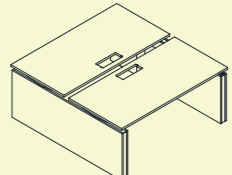

1400x1674x700-1200 (2)*
1600x1674x700-1200 (2)*
1400x1674x650-1300 (3)*
1600x1674x650-1300 (3)*