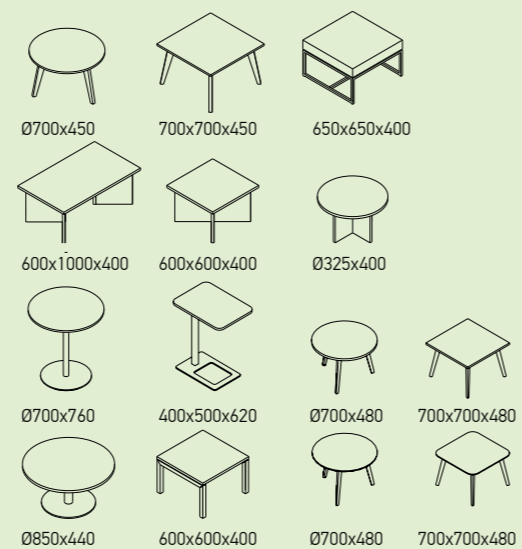

JAZZ

AIR

FLIP-TOP FOLDING

Coffee tables

NOVA

Tables of various sizes and shapes: rectangular or round, providing more comfort and productivity for your meetings. IT equipment wiring and power sockets are mounted under the tabletop.