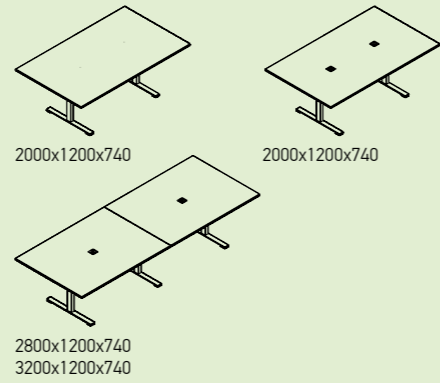

JAZZ

AIR

FLIP-TOP FOLDING

Coffee tables

NOVA

Tables of various sizes and shapes: rectangular or round, providing more comfort and productivity for your meetings. IT equipment wiring and power sockets are mounted under the tabletop.