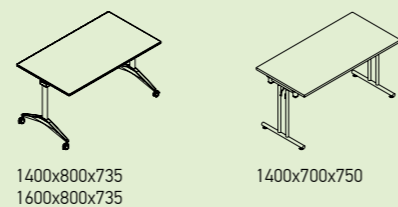

JAZZ

AIR

FLIP-TOP FOLDING

Coffee tables

NOVA

Tables of various sizes and shapes: rectangular or round, providing more comfort and productivity for your meetings. IT equipment wiring and power sockets are mounted under the tabletop.