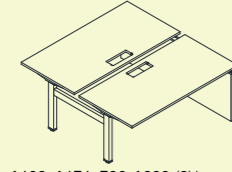

1400x1674x700-1200 (2)*
1600x1674x700-1200 (2)*
1400x1674x650-1300 (3)*
1600x1674x650-1300 (3)*