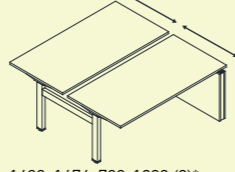

1400x1674x700-1200 (2)*
1600x1674x700-1200 (2)*
1400x1674x650-1300 (3)*
1600x1674x650-1300 (3)*