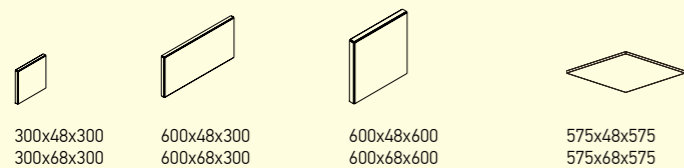

MODUS Light

300x48x300	600x48x300	600x48x600	575x48x575
300x68x300	600x68x300	600x68x600	575x68x575