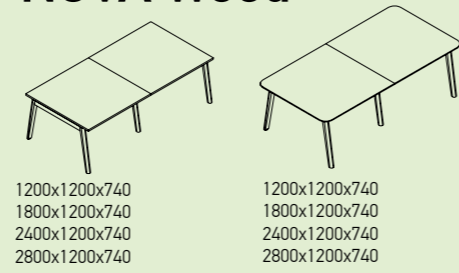

JAZZ

AIR

FLIP-TOP FOLDING

Coffee tables

NOVA

Tables of various sizes and shapes: rectangular or round, providing more comfort and productivity for your meetings. IT equipment wiring and power sockets are mounted under the tabletop.